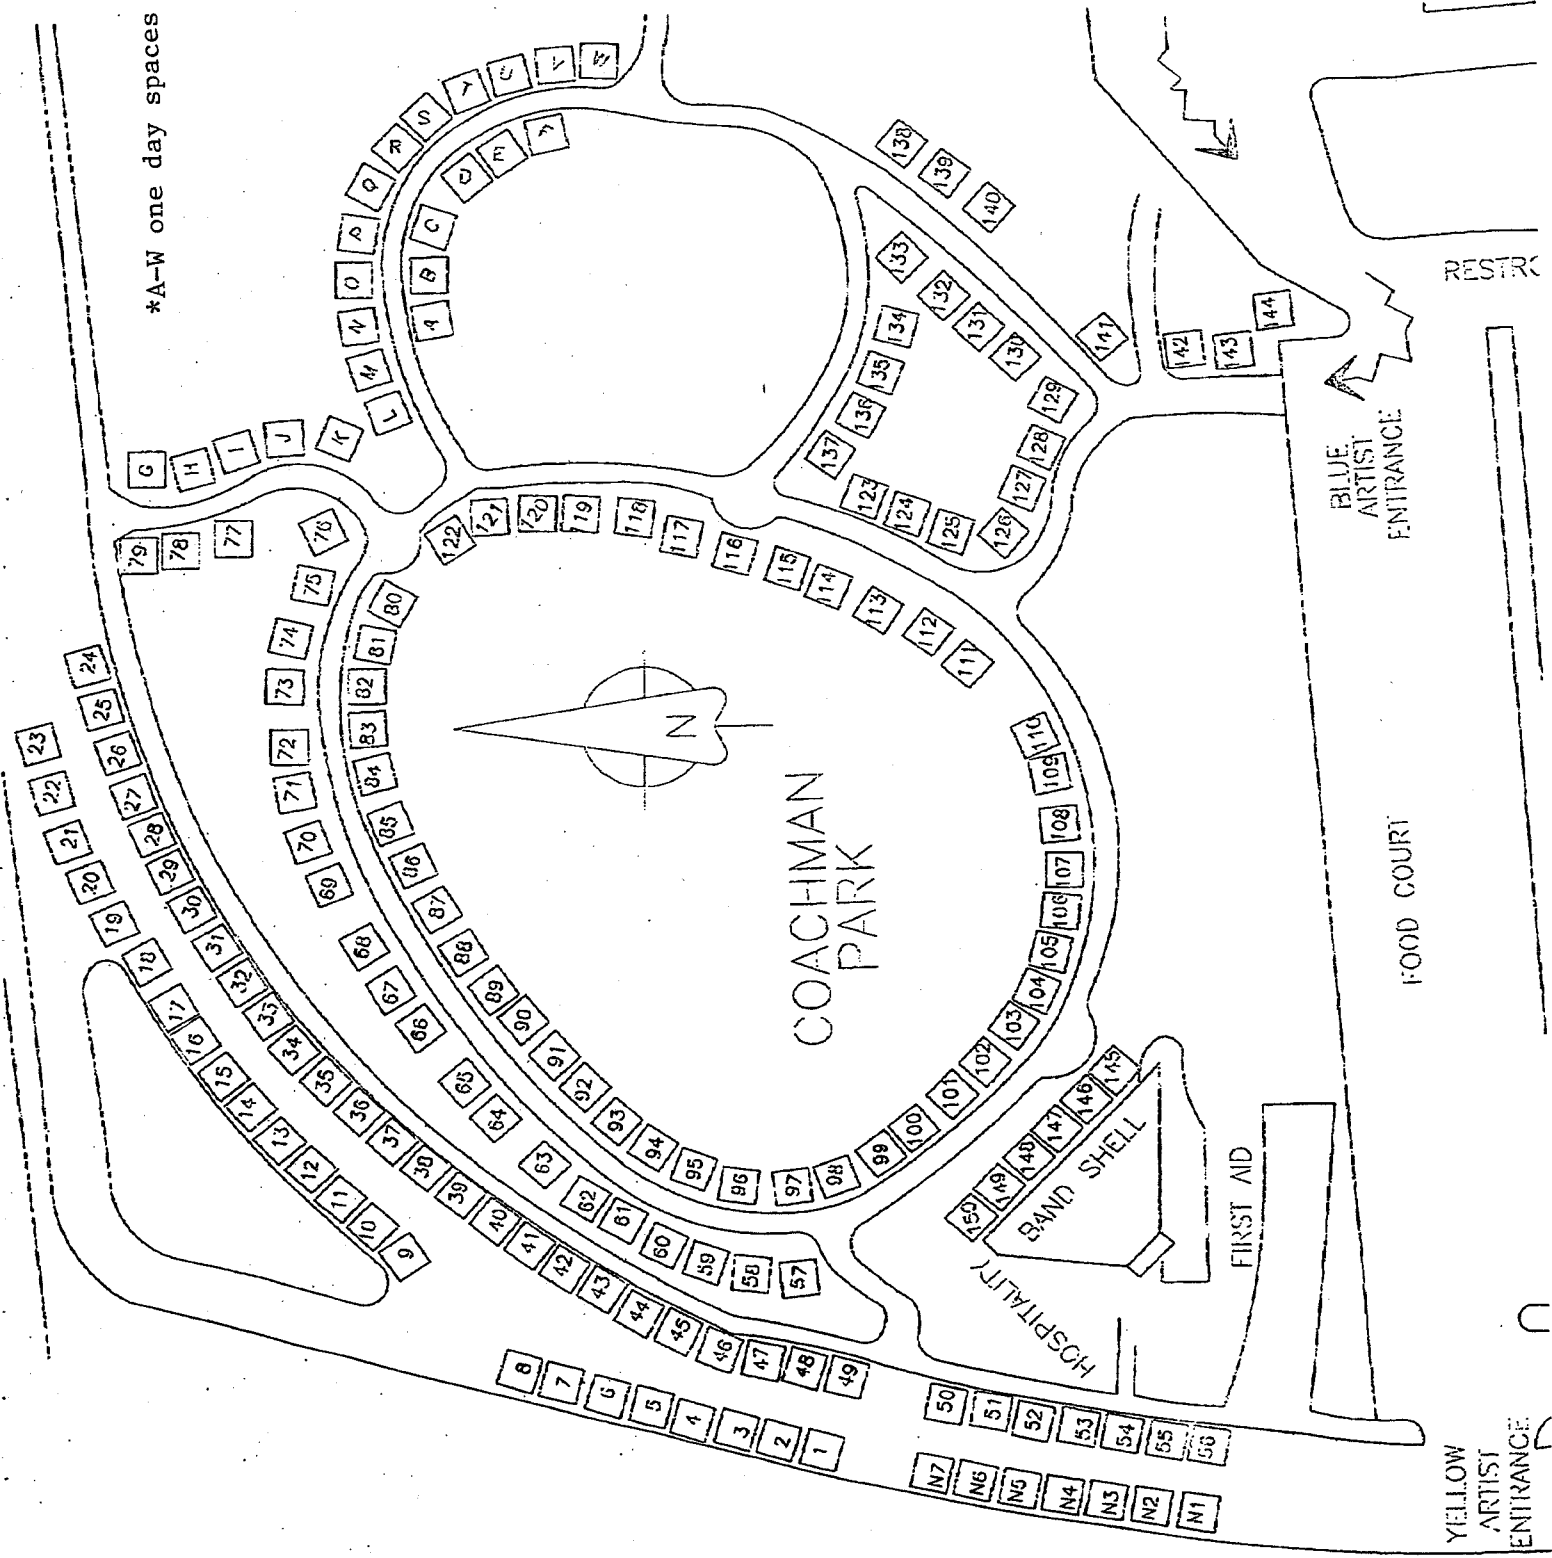

\*A-W one day spaces ONLY

YELLOW ARTIST ENTRANCE

BLUE ARTIST ENTRANCE

FOOD COURT

RESTRICTED

HOSPITALITY  
BAND SHELL

FIRST AID

COACHMAN PARK